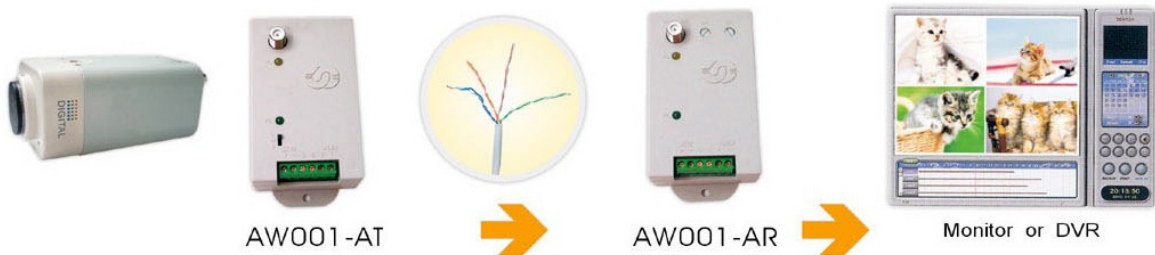

Monitor or DVR

AW002-F4

CAT 5 UTP up to 600 meters
(1 x AW002-F4 equal 4 x AW002-F)

AW002-F4

Monitor or DVR

The transmission range depends on each CCTV equipment
maybe decrease or increase.

ACTIVE LONG RANGE VIDEO BALUN

No Booster • No mixer • Picture Clear

● AW002 + AW001-AR up to 1,000 meters.

● AW001-AT16 + AW001-AR up to 1,600 meters.
AW001-AT24 + AW001-AR up to 2,400 meters.
AW001-AT28 + AW001-AR up to 2,800 meters.